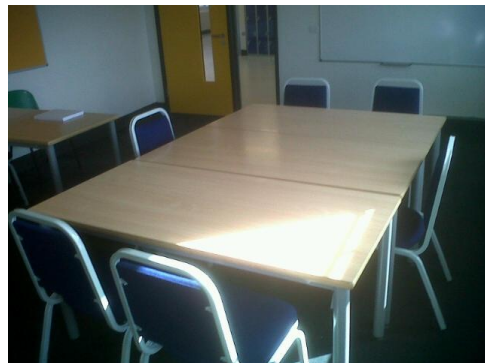

Other Facilities

Classrooms, conference or meeting rooms