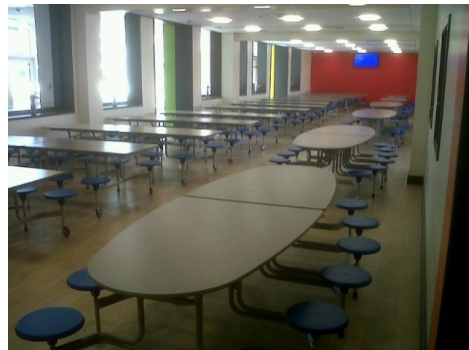

Dining and social facilities